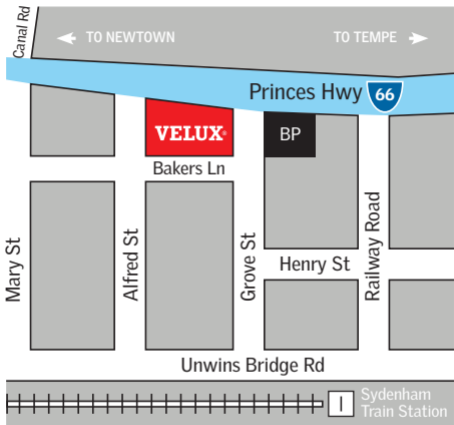

SYDNEY HEAD OFFICE & SHOWROOM

OPENING TIMES:

Sydney Head Office: 8am-5pm (Mon-Fri)

Showroom: 8.30am-4.30pm (Mon-Fri)